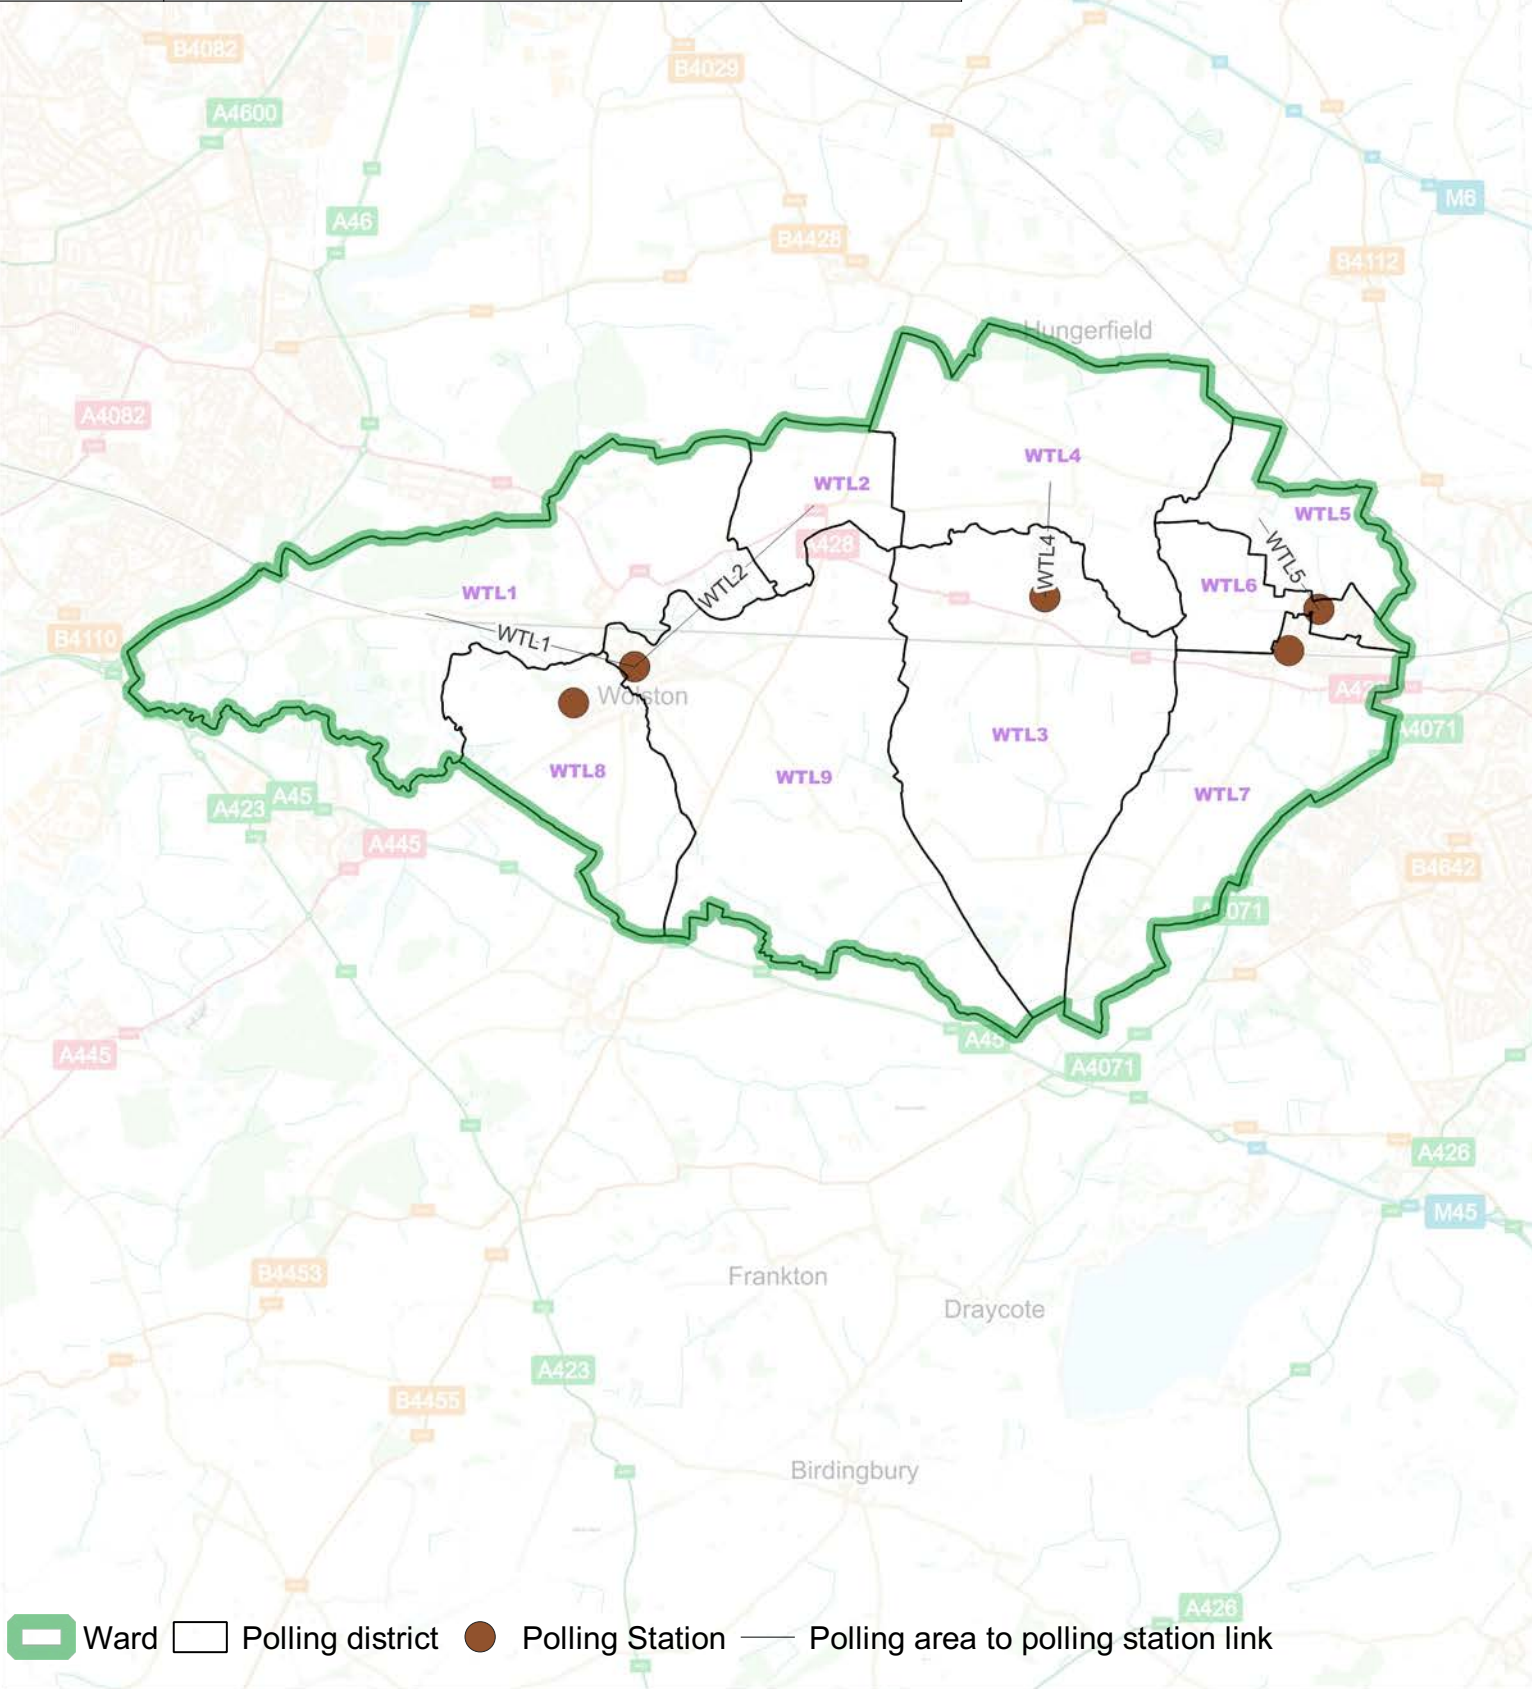

Polling district	Polling station location
WTL1	Brandon & Wolston Village Hall, 68 Main Street, Wolston, Coventry, CV8 3HJ
WTL2	Brandon & Wolston Village Hall, 68 Main Street, Wolston, Coventry, CV8 3HJ
WTL3	Church Lawford Village Hall, School Street, Church Lawford, CV23 9EE
WTL4	Church Lawford Village Hall, School Street, Church Lawford, CV23 9EE
WTL5	Long Lawford Community Room, Round Avenue, Long Lawford, Rugby, CV23 9AA
WTL6	Long Lawford Community Room, Round Avenue, Long Lawford, Rugby, CV23 9AA
WTL7	Long Lawford Memorial Hall, 9 Railway Street CV23 9BA
WTL8	Wolston Leisure and Community Centre, Old School Fields, Manor Estate, Wolston, CV8 3PD
WTL9	Brandon & Wolston Village Hall, 68 Main Street, Wolston, Coventry, CV8 3HJ

Wolston and the Lawfords

0 1,000 2,000 3,000 4,000 m

Drawn By:
MRP

Rugby Borough Council
Town Hall, Evreux Way
CV21 2RR

Date
Printed
21/06/2024

Scale
1:68316
(when printed @A4)

©Crown copyright & database
rights 2024
AC000813826