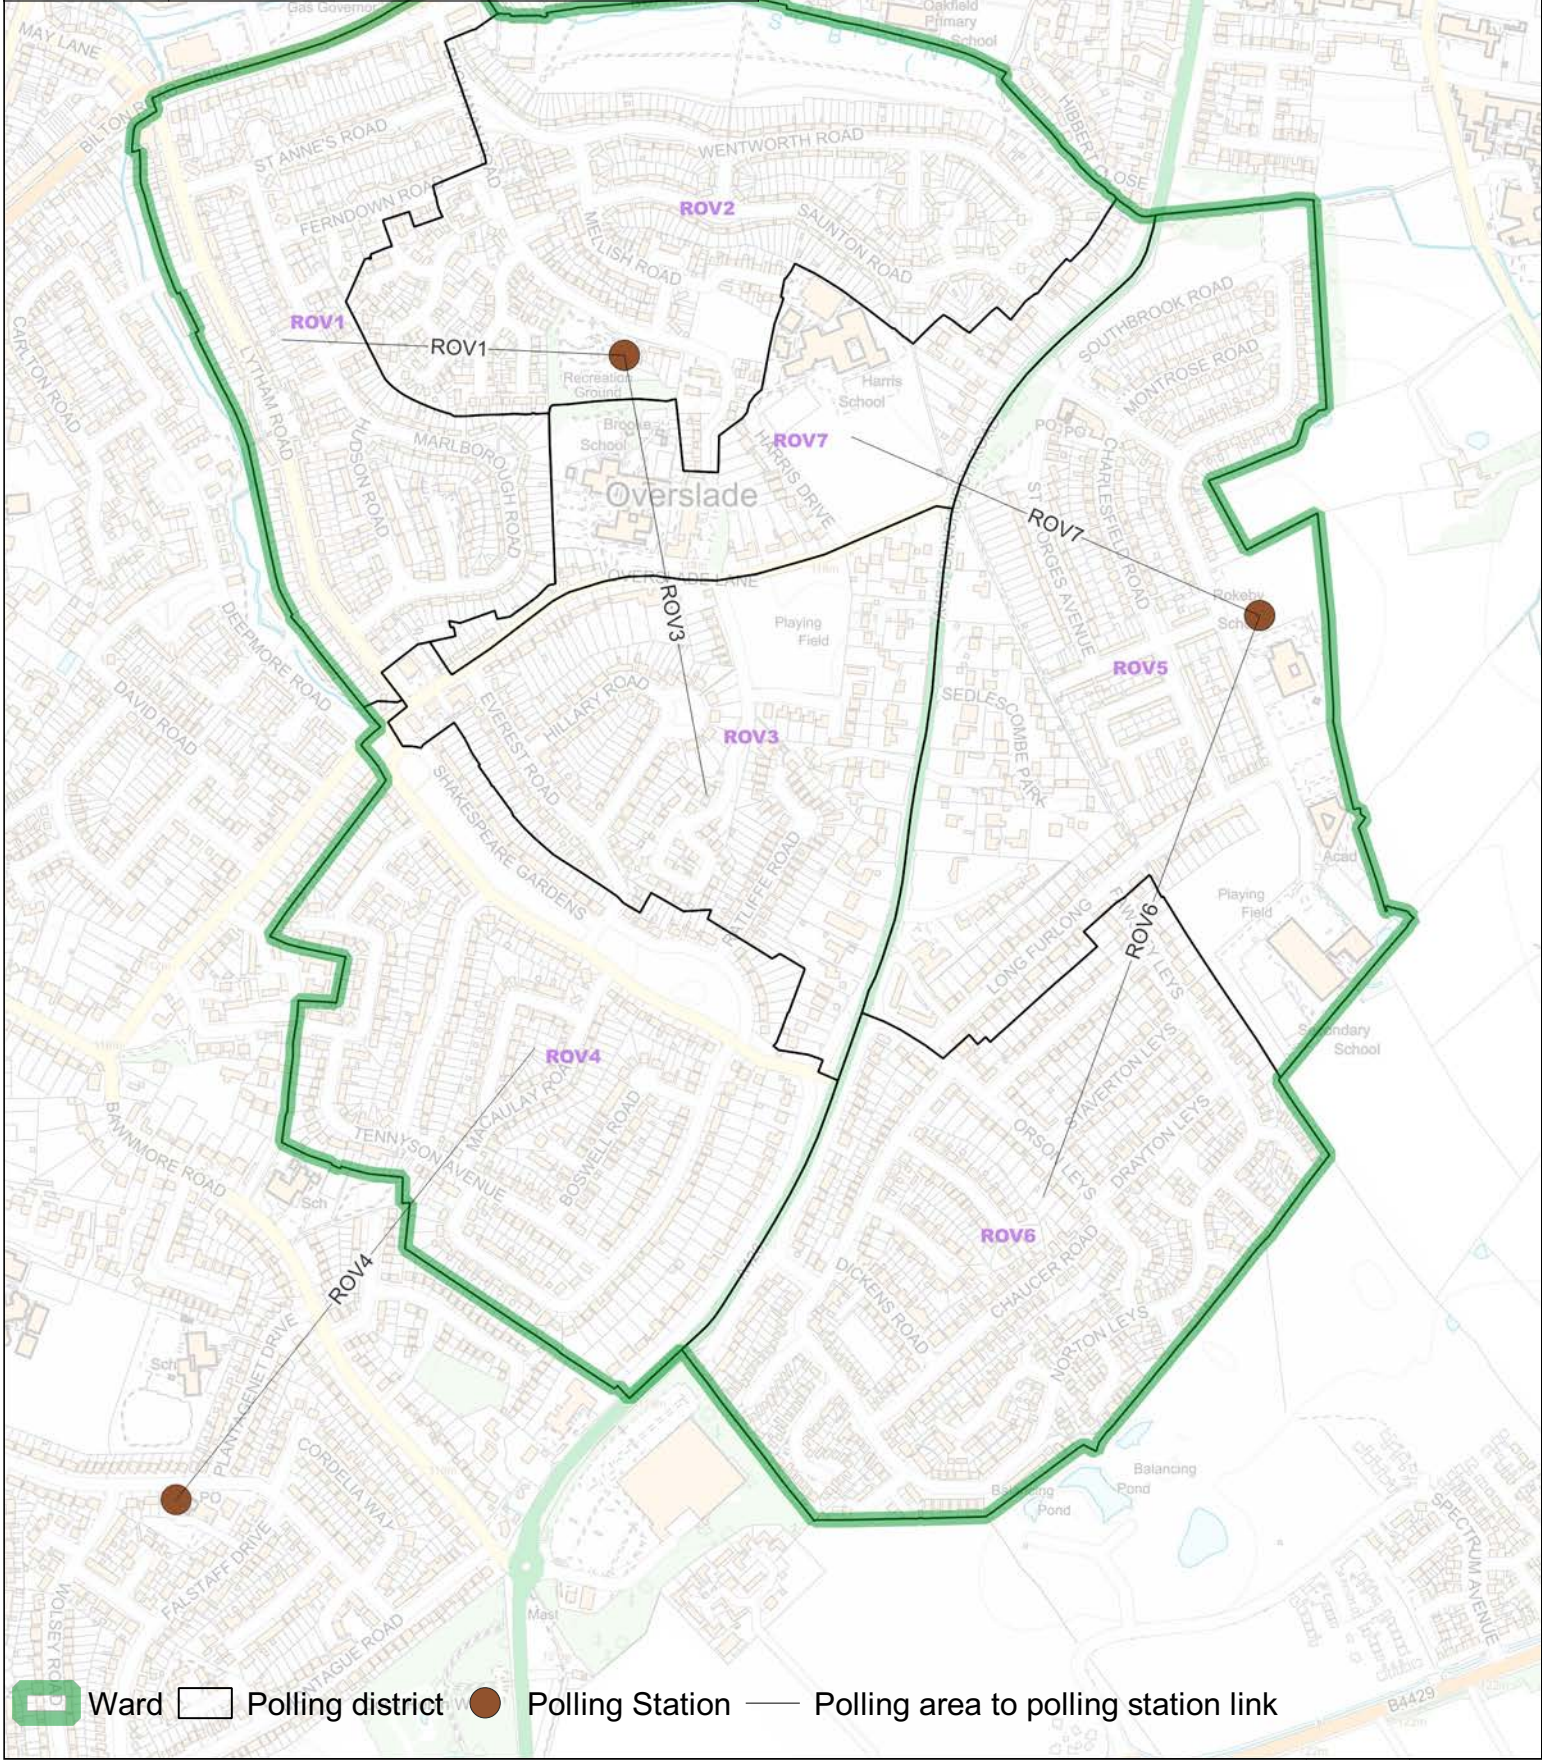

Polling district	Polling station location
ROV1	Overslade Community Centre, Buchanan Road, Rugby, CV22 6AY
ROV2	Overslade Community Centre, Buchanan Road, Rugby, CV22 6AY
ROV3	Overslade Community Centre, Buchanan Road, Rugby, CV22 6AY
ROV4	The Woodlands Centre, 53 Cymbeline Way, Rugby, CV22 6JZ
ROV5	Rugby Free Secondary School, Anderson Avenue, Rugby, CV22 5PE
ROV6	Rugby Free Secondary School, Anderson Avenue, Rugby, CV22 5PE
ROV7	Rugby Free Secondary School, Anderson Avenue, Rugby, CV22 5PE

# Rokeby and Overslade

Date Printed: 21/06/2024  
 Scale: 1:8975 (when printed @A4)  
 ©Crown copyright & database rights 2024  
 AC0000813826

Drawn By: MRP  
 Rugby Borough Council  
 Town Hall, Evreux Way  
 CV21 2RR

0 190 380 570 760 m