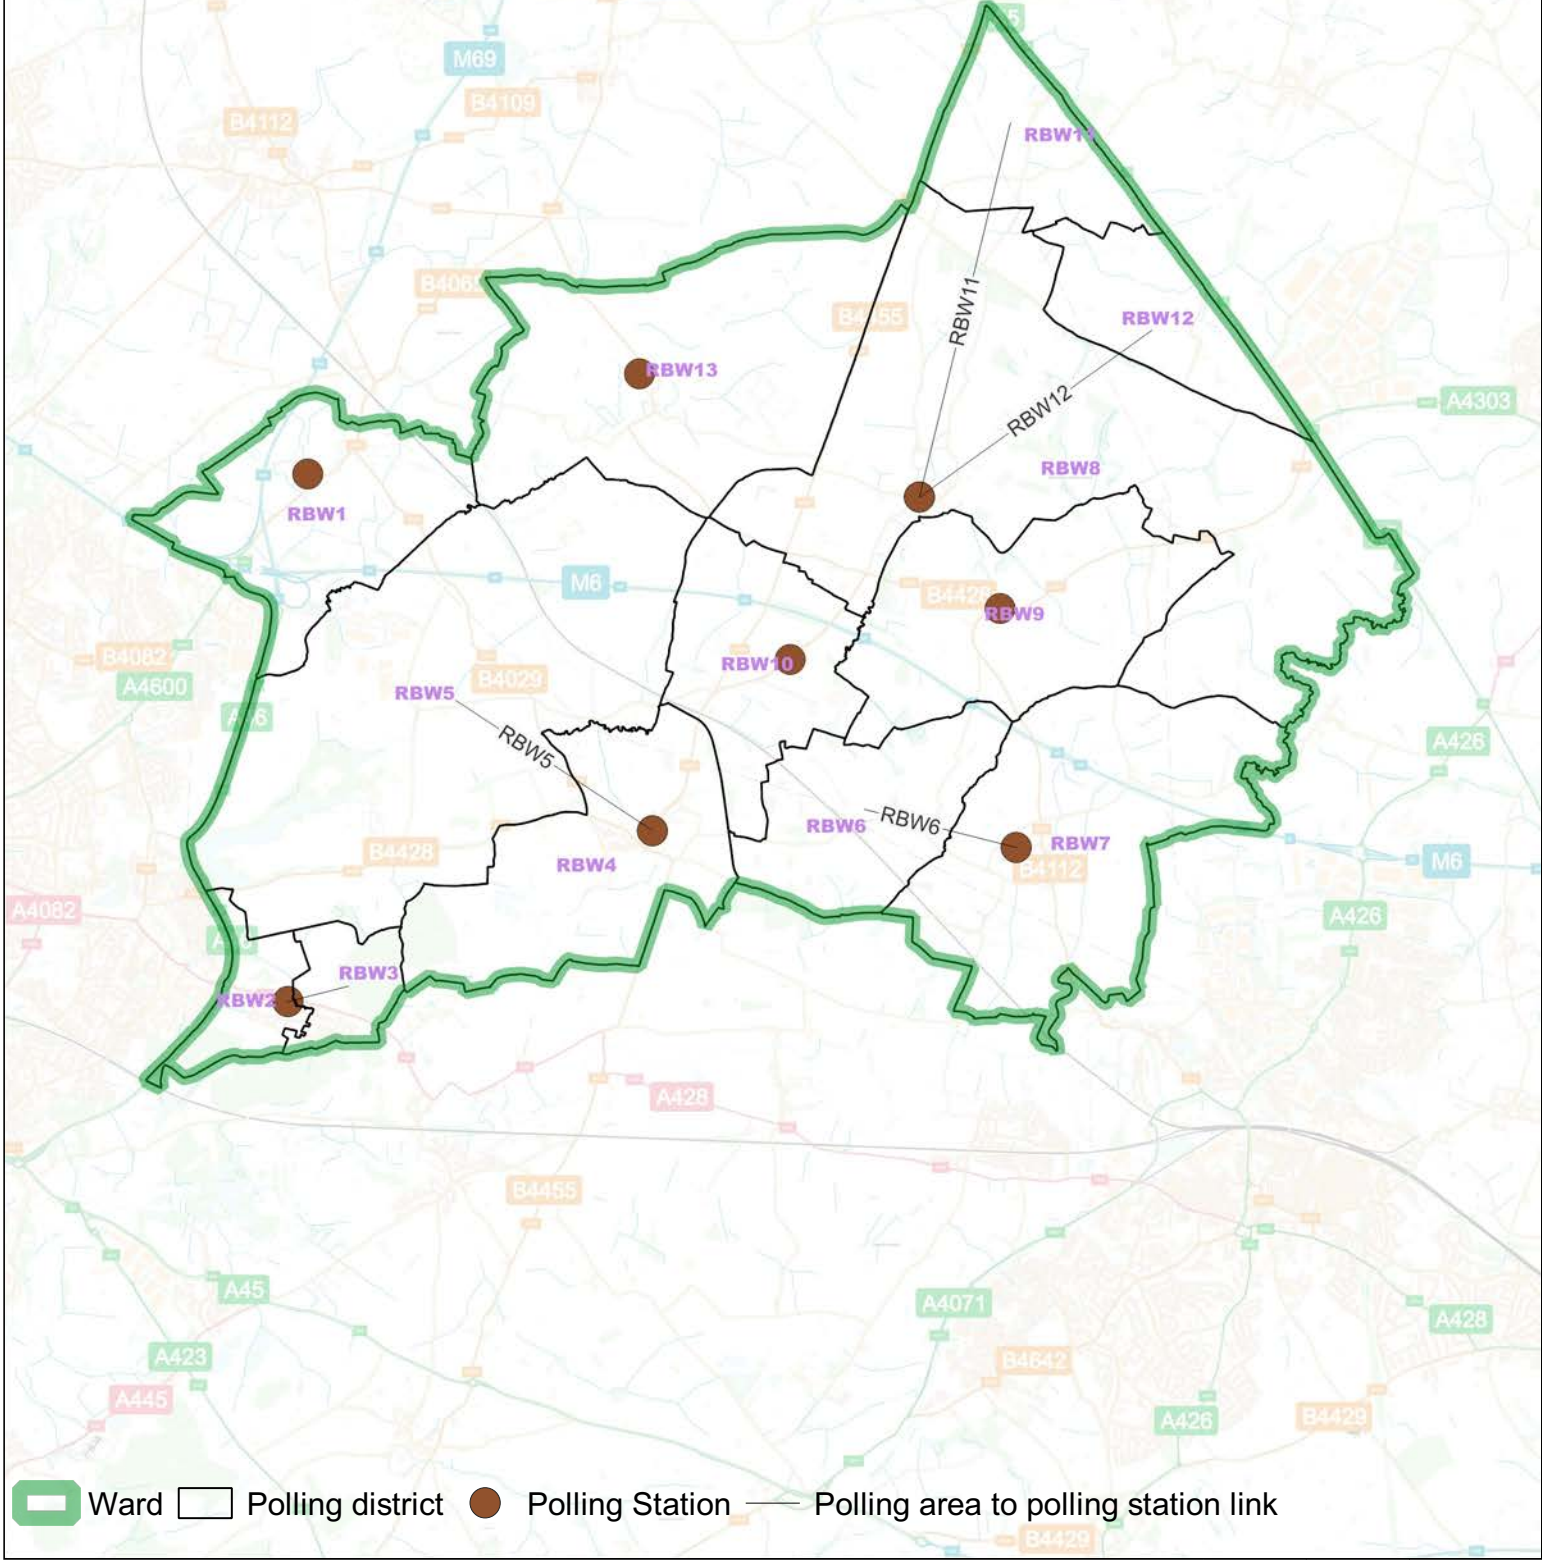

Polling district	Polling station location
RBW1	Ansty Social Club, Grove Road, Ansty, CV7 9JD
RBW10	Stretton Under Fosse Village Hall, Main Street, Stretton under Fosse, CV23 0PF
RBW11	Monks Kirby Village Hall, Brockhurst Lane, Monks Kirby, CV23 0RA
RBW12	Monks Kirby Village Hall, Brockhurst Lane, Monks Kirby, CV23 0RA
RBW13	Withybrook Village Hall, Withybrook, CV7 9LW
RBW2	Binley Woods Village Hall, Rugby Road, Binley Woods, CV3 2AX
RBW3	Binley Woods Village Hall, Rugby Road, Binley Woods, CV3 2AX
RBW4	Brinklow Community Hall, Broad Street, Brinklow, CV23 0NS
RBW5	Brinklow Community Hall, Broad Street, Brinklow, CV23 0NS
RBW6	Harborough Magna Village Hall, Main Street, Harborough Magna, CV23 0HS
RBW7	Harborough Magna Village Hall, Main Street, Harborough Magna, CV23 0HS
RBW8	Monks Kirby Village Hall, Brockhurst Lane, Monks Kirby, CV23 0RA
RBW9	Pailton Village Hall, Lutterworth Road, Pailton, CV23 0QE

# Revel and Binley Woods

Date Printed 21/06/2024  
 Scale 1:84217 (when printed @A4)  
 ©Crown copyright & database rights 2024  
 AC000813826

0 1,700 3,400 5,100 6,800 m

Drawn By: MRP

Rugby Borough Council  
 Town Hall, Evreux Way  
 CV21 2RR