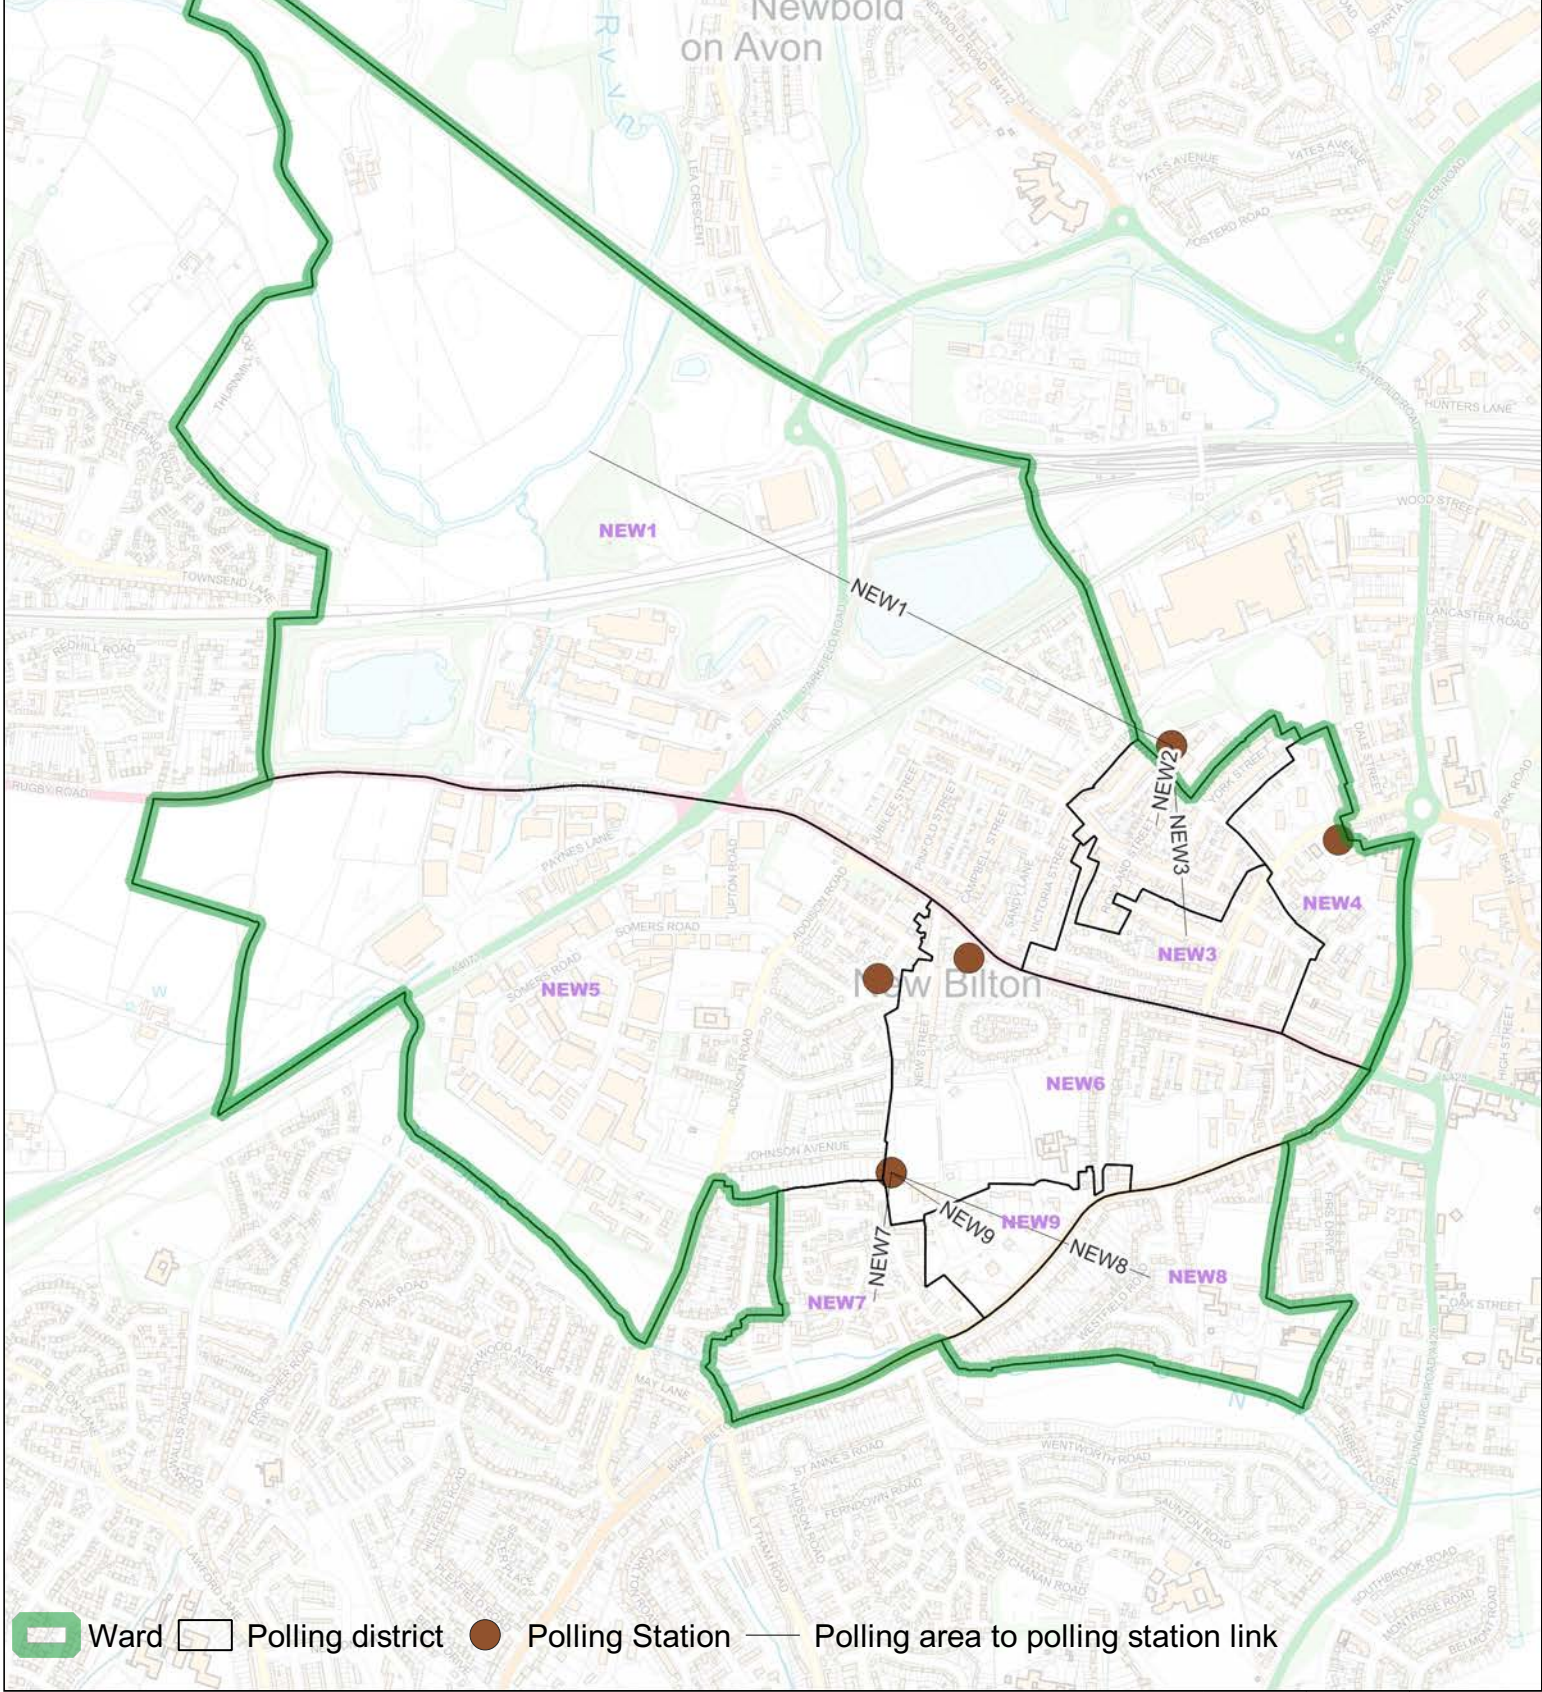

Polling district	Polling station location
NEW1	Indian Community Centre, Edward Street, Rugby, CV21 2EZ
NEW2	Indian Community Centre, Edward Street, Rugby, CV21 2EZ
NEW3	Indian Community Centre, Edward Street, Rugby, CV21 2EZ
NEW4	The Church of Jesus Christ of Latter-Day Saints, 68 Oliver Street, Rugby, CV21 2LE
NEW5	Community Room Dryden, Sheltered Housing Accommodation, Dryden Place, Off Pope Street, Rugby, CV21 7
NEW6	St Matthew and St Oswald Church, Lawford Road, Rugby, CV21 2HR
NEW7	Rugby Lions RFC Clubhouse, Webb Ellis Road, Rugby, CV22 7AU
NEW8	Rugby Lions RFC Clubhouse, Webb Ellis Road, Rugby, CV22 7AU
NEW9	Rugby Lions RFC Clubhouse, Webb Ellis Road, Rugby, CV22 7AU

New Bilton

0 200 400 600 800 m

Drawn By:
MRP

Rugby Borough Council
Town Hall, Evreux Way
CV21 2RR

Date
Printed
21/06/2024

Scale
1:13244
(when printed @A4)

©Crown copyright & database
rights 2024
AC0000813826