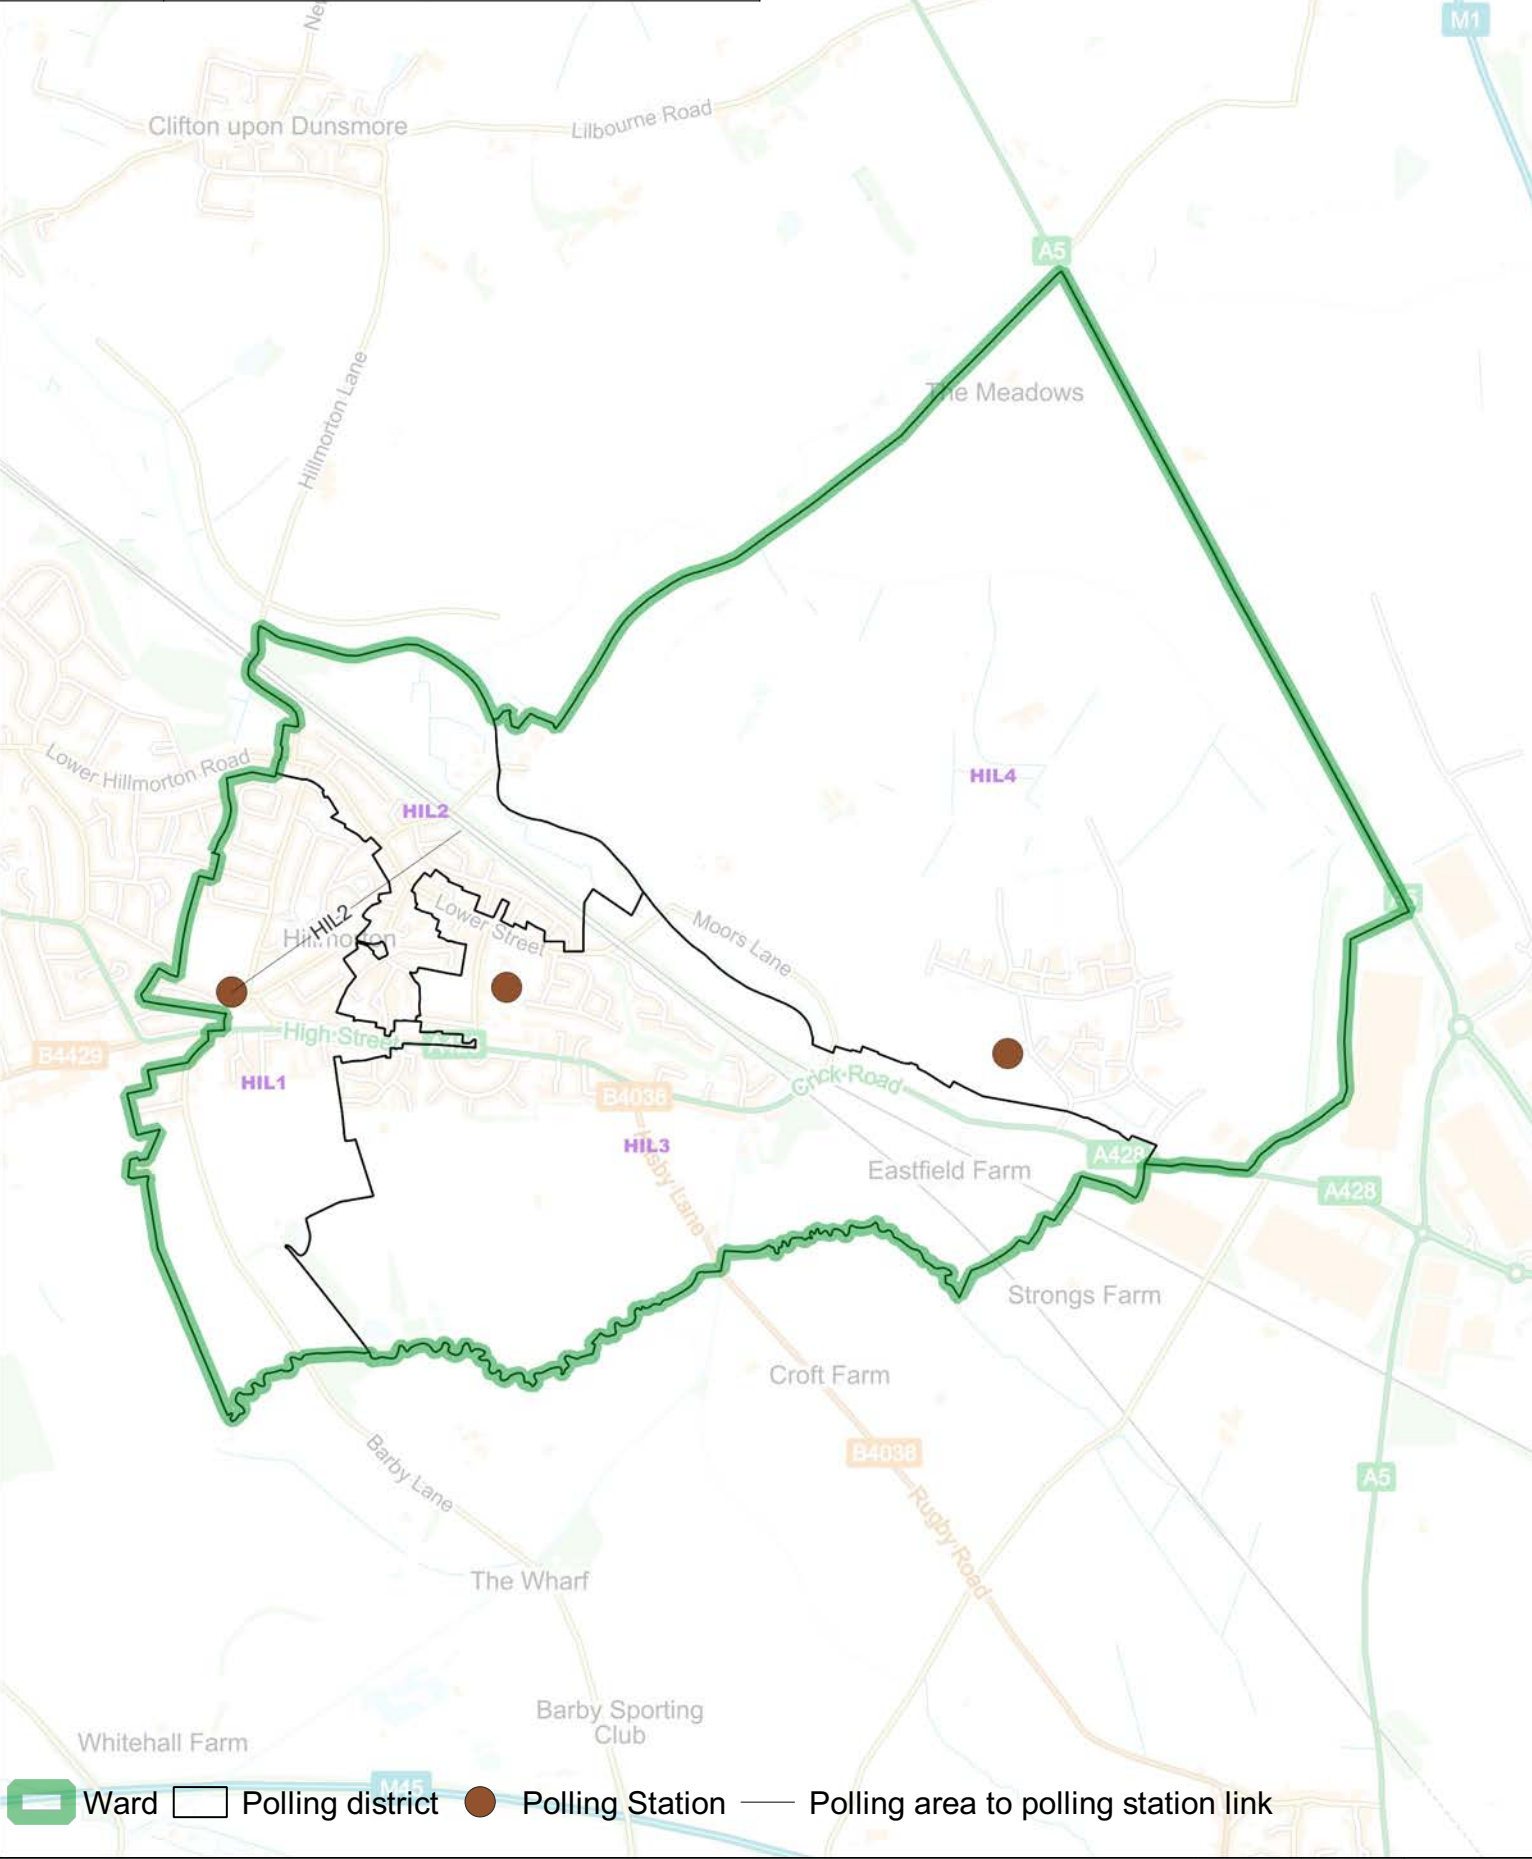

Polling district	Polling station location
HIL1	Rogers Hall, Deerings Road, Hillmorton, Rugby, CV21 4EN
HIL2	Rogers Hall, Deerings Road, Hillmorton, Rugby, CV21 4EN
HIL3	Hillmorton Manor Hotel, 78 High Street, Hillmorton, Rugby, CV21 4EE
HIL4	The Barn, Dollman Road, Houlton, Rugby, CV23 1AL

Hillmorton

0 400 800 1,200 1,600 m

Drawn By:
MRP

Rugby Borough Council
Town Hall, Evreux Way
CV21 2RR

Date
Printed
21/06/2024

Scale
1:22604
(when printed @A4)

©Crown copyright & database
rights 2024
AC000813826