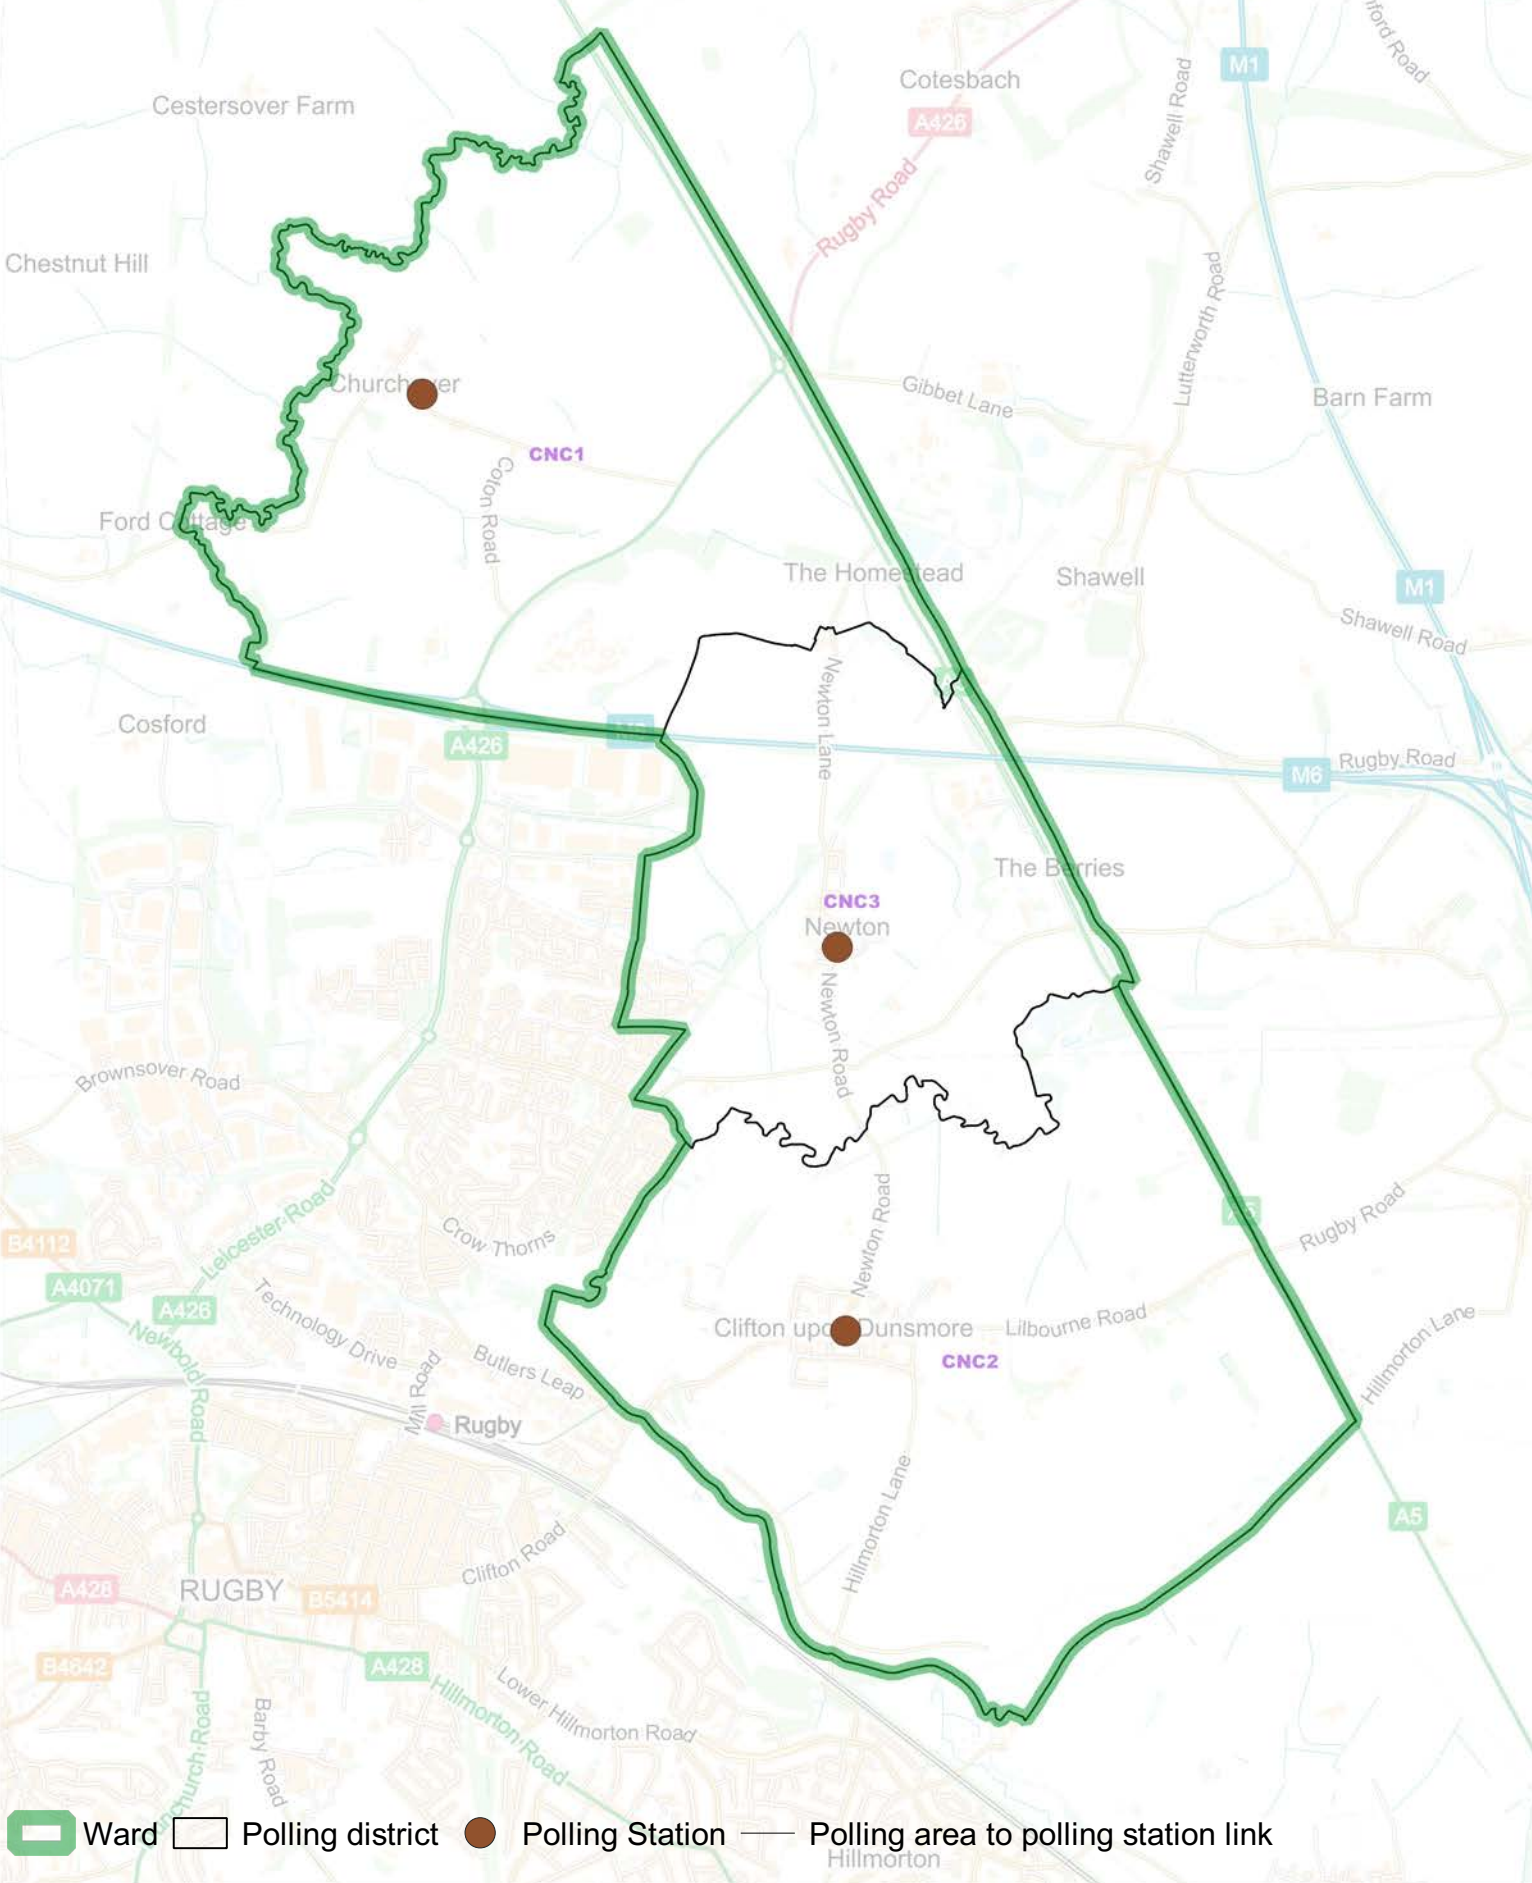

Polling district	Polling station location
CNC1	Churchover Community Centre, Churchover, CV23 0EG
CNC2	Townsend Memorial Hall, Lilbourne Road, Clifton upon Dunsmore, Rugby, CV23 0BH
CNC3	Newton Village Hall, Newton, Rugby, CV23 0DU

Clifton, Newton and Churchover

Date Printed: 21/06/2024
 Scale: 1:34559 (when printed @A4)
 ©Crown copyright & database rights 2024
 AC000813826

Drawn By: MRP
 Rugby Borough Council
 Town Hall, Evreux Way
 CV21 2RR