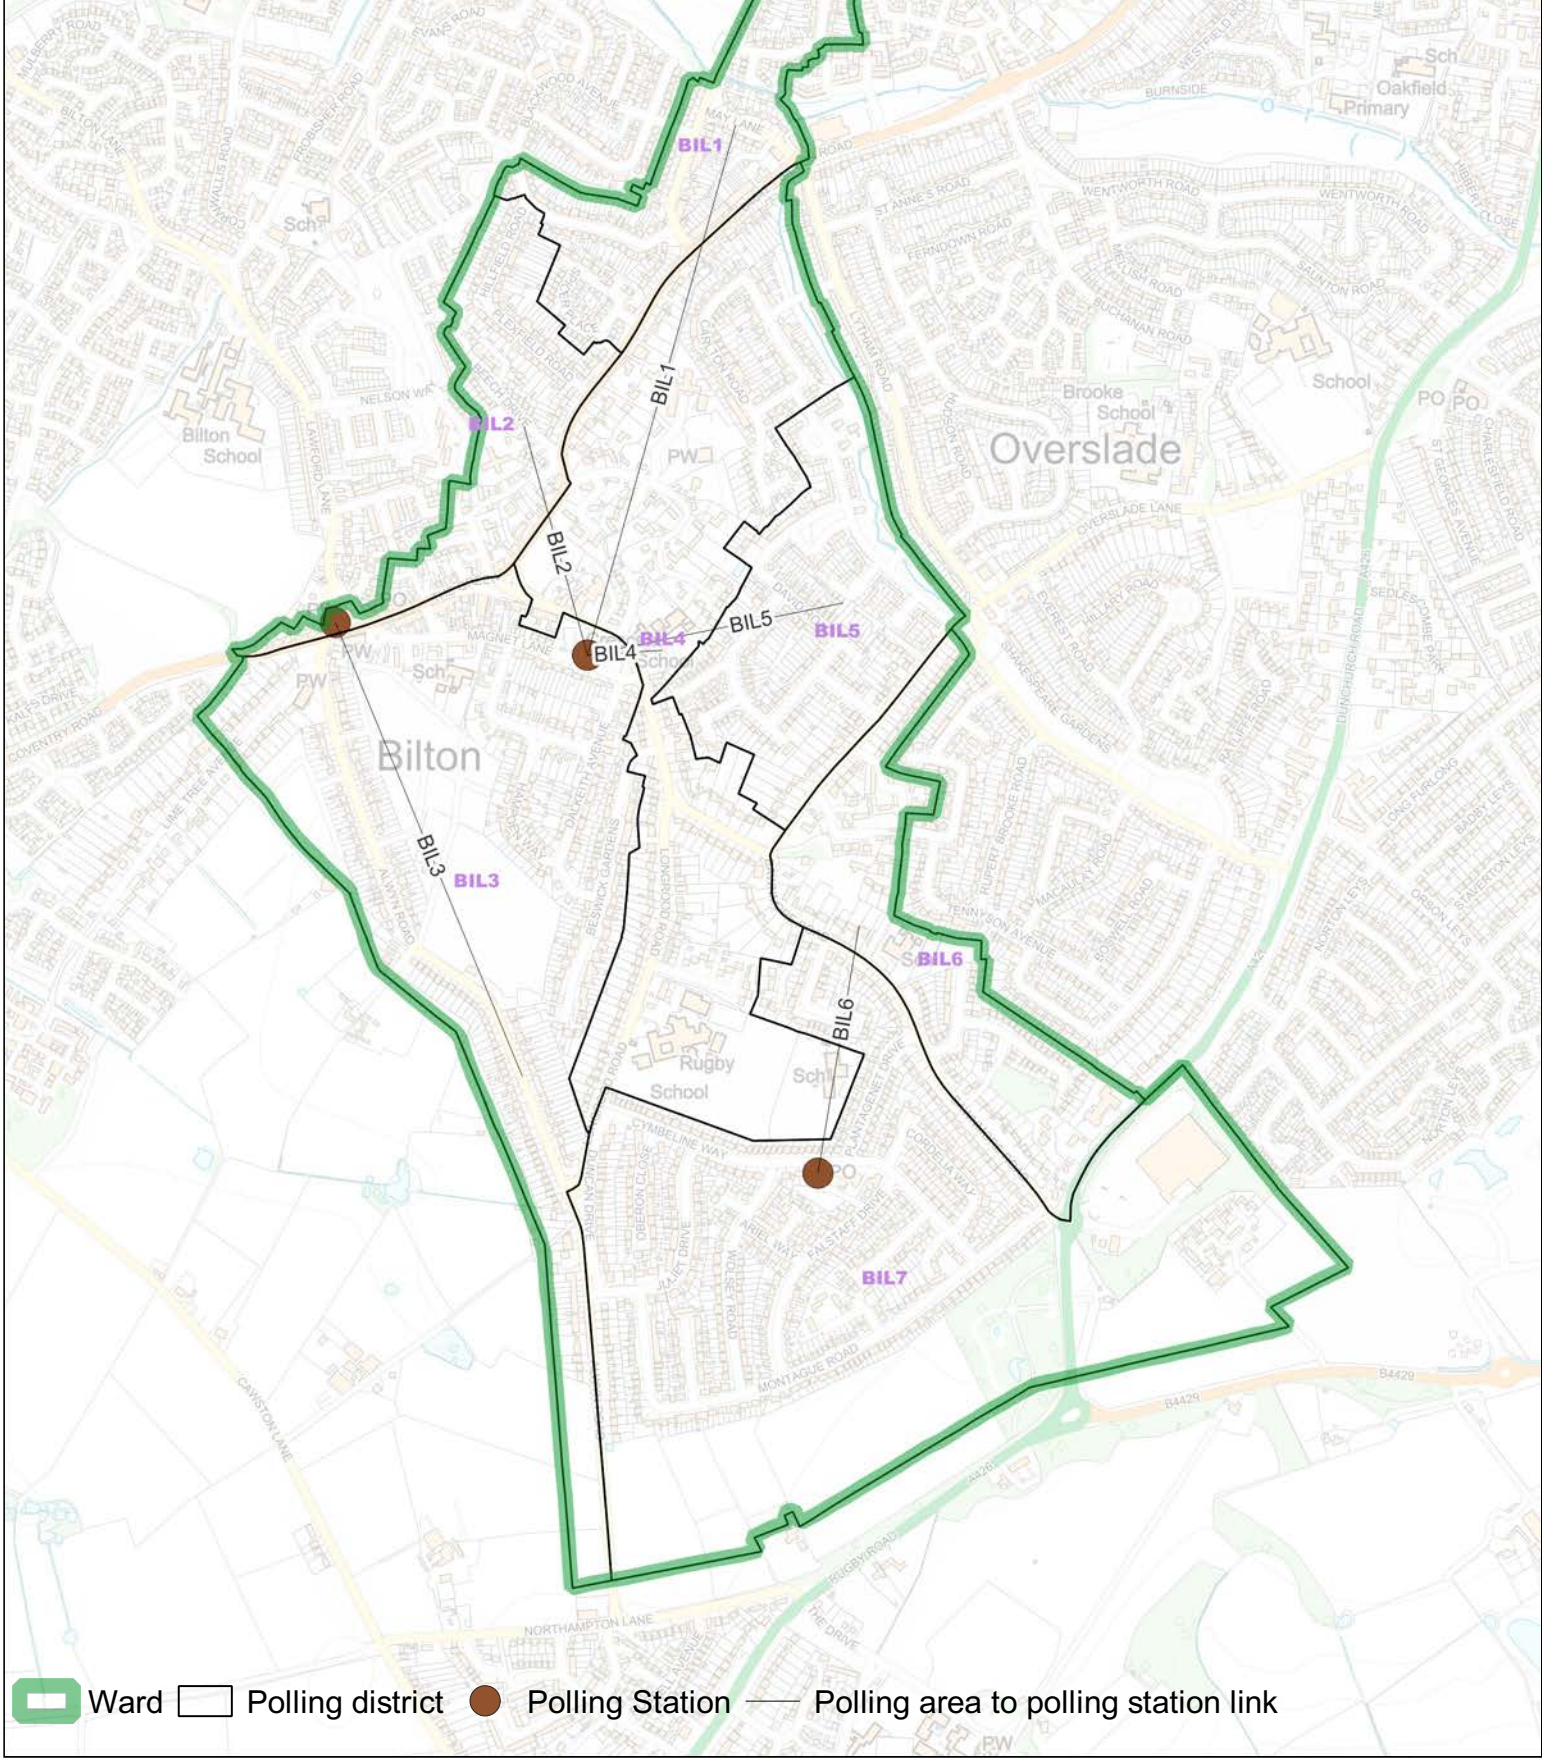

Polling district	Polling station location
BIL1	Biton Bowling Club, Bawnmore Road, Biton, Rugby, CV22 7QH
BIL2	Biton Bowling Club, Bawnmore Road, Biton, Rugby, CV22 7QH
BIL3	Biton Methodist Church Hall, Lawford Lane, Rugby, CV22 7ND
BIL4	Biton Methodist Church Hall, Lawford Lane, Rugby, CV22 7ND
BIL5	Biton Methodist Church Hall, Lawford Lane, Rugby, CV22 7ND
BIL6	The Woodlands Centre, 53 Cymbeline Way, Rugby, CV22 6JZ
BIL7	The Woodlands Centre, 53 Cymbeline Way, Rugby, CV22 6JZ

Ward
 Polling district
 Polling Station
 Polling area to polling station link

©Crown copyright & database rights 2024
 AC0000813826