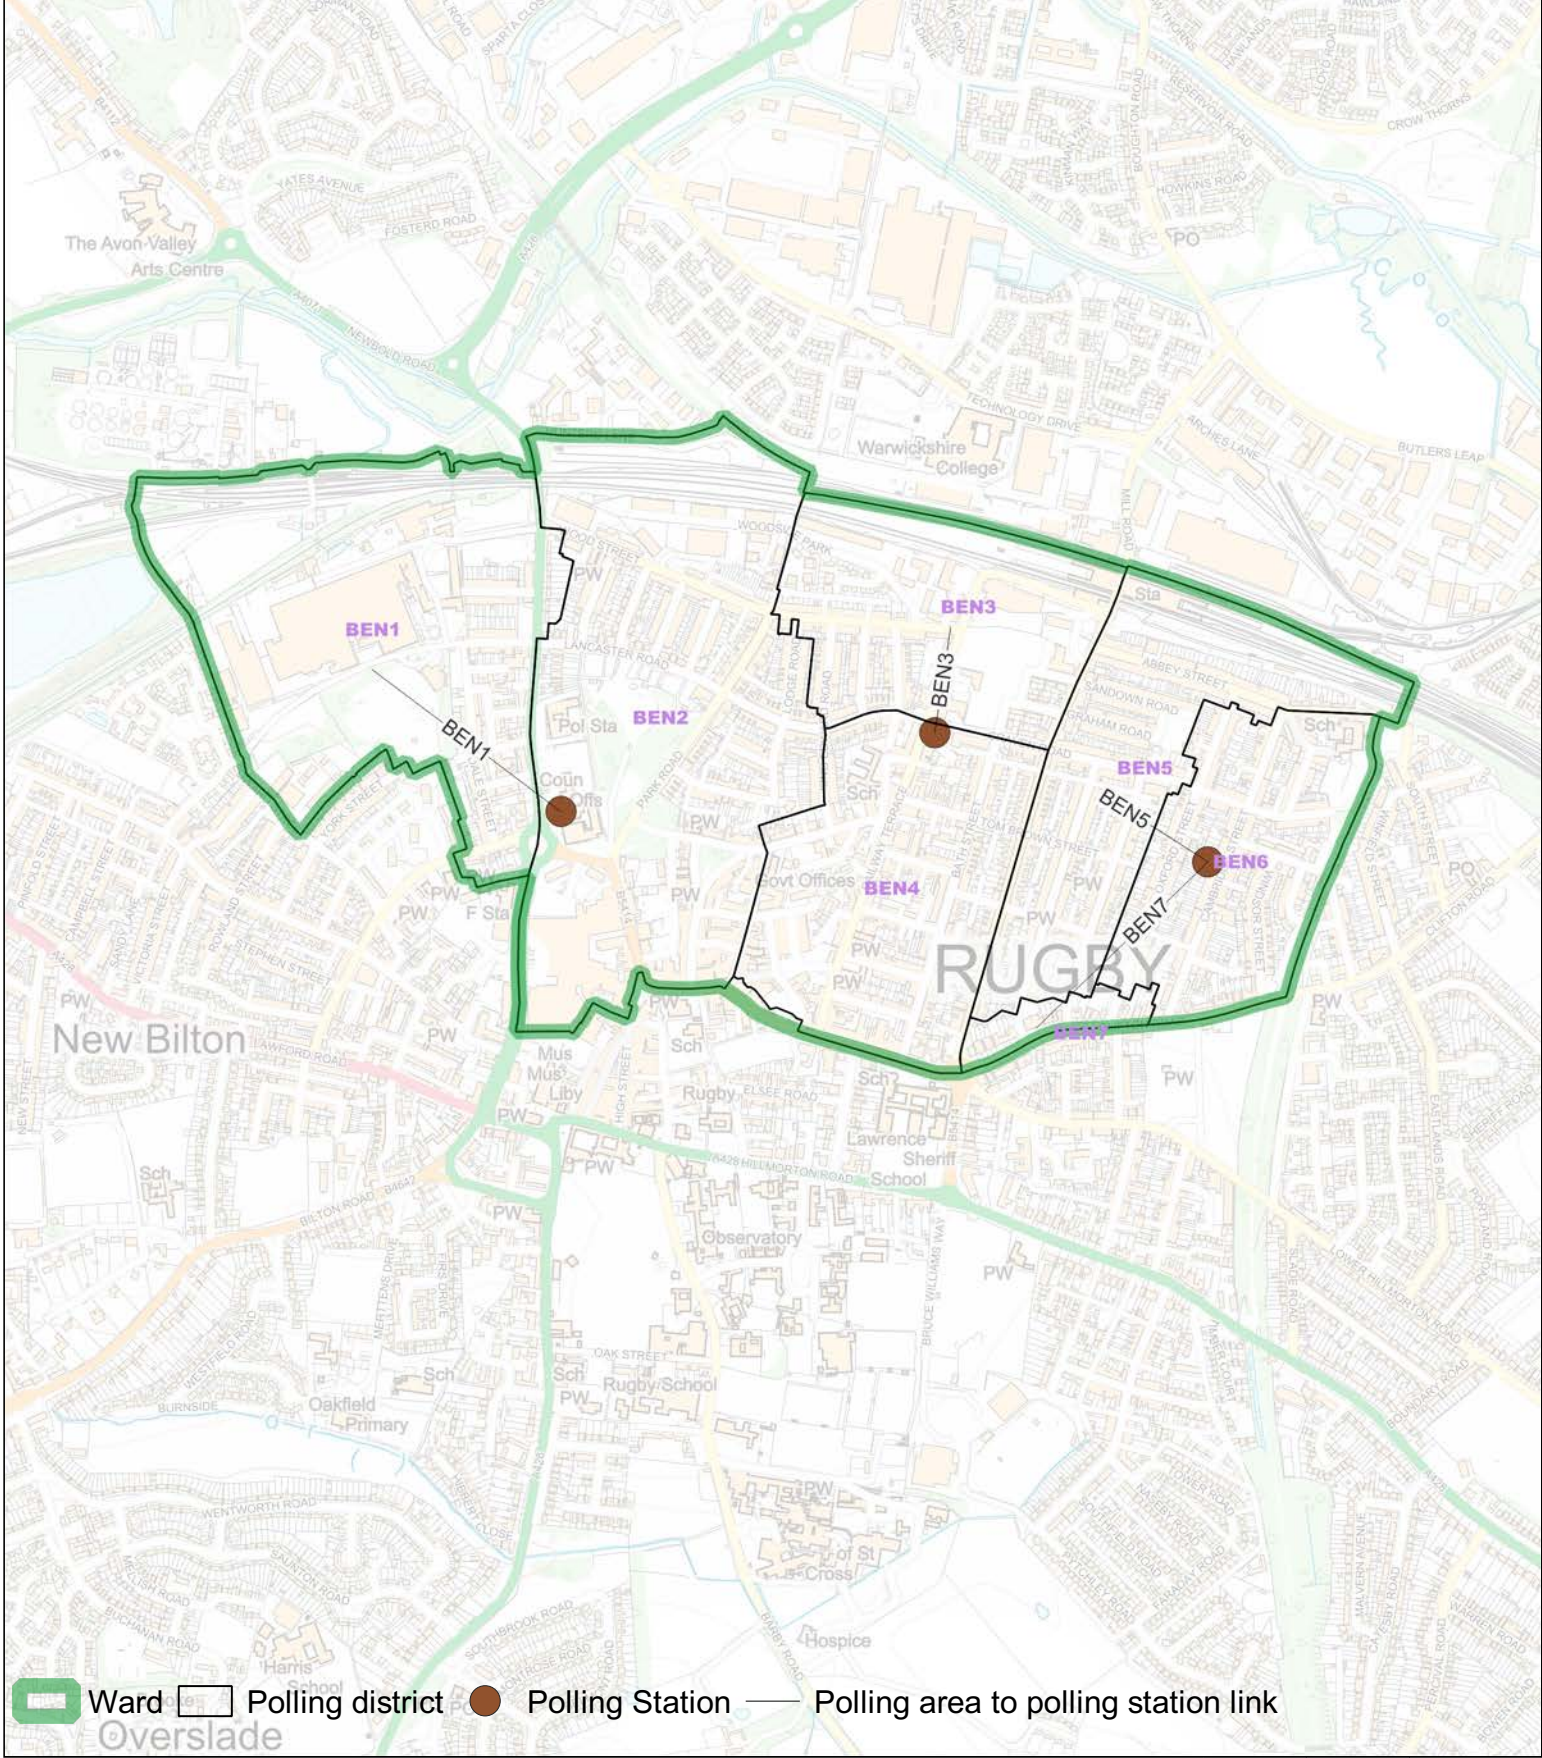

Polling district	Polling station location
BEN1	Benn Hall, Newbold Road, Rugby, CV21 2LN
BEN2	Benn Hall, Newbold Road, Rugby, CV21 2LN
BEN3	Benn Partnership Centre, Railway Terrace, Rugby, CV21 3HR
BEN4	Benn Partnership Centre, Railway Terrace, Rugby, CV21 3HR
BEN5	Claremont Children Centre, Claremont Road, Rugby, CV21 3LU
BEN6	Claremont Children Centre, Claremont Road, Rugby, CV21 3LU
BEN7	Claremont Children Centre, Claremont Road, Rugby, CV21 3LU

 Ward
 Polling district
 ● Polling Station
 — Polling area to polling station link

Benn

Drawn By: MRP	Rugby Borough Council Town Hall, Evreux Way CV21 2RR	Date 21/06/2024	Scale 1:12940 (when printed @A4)	
		©Crown copyright & database rights 2024 AC0000813826		