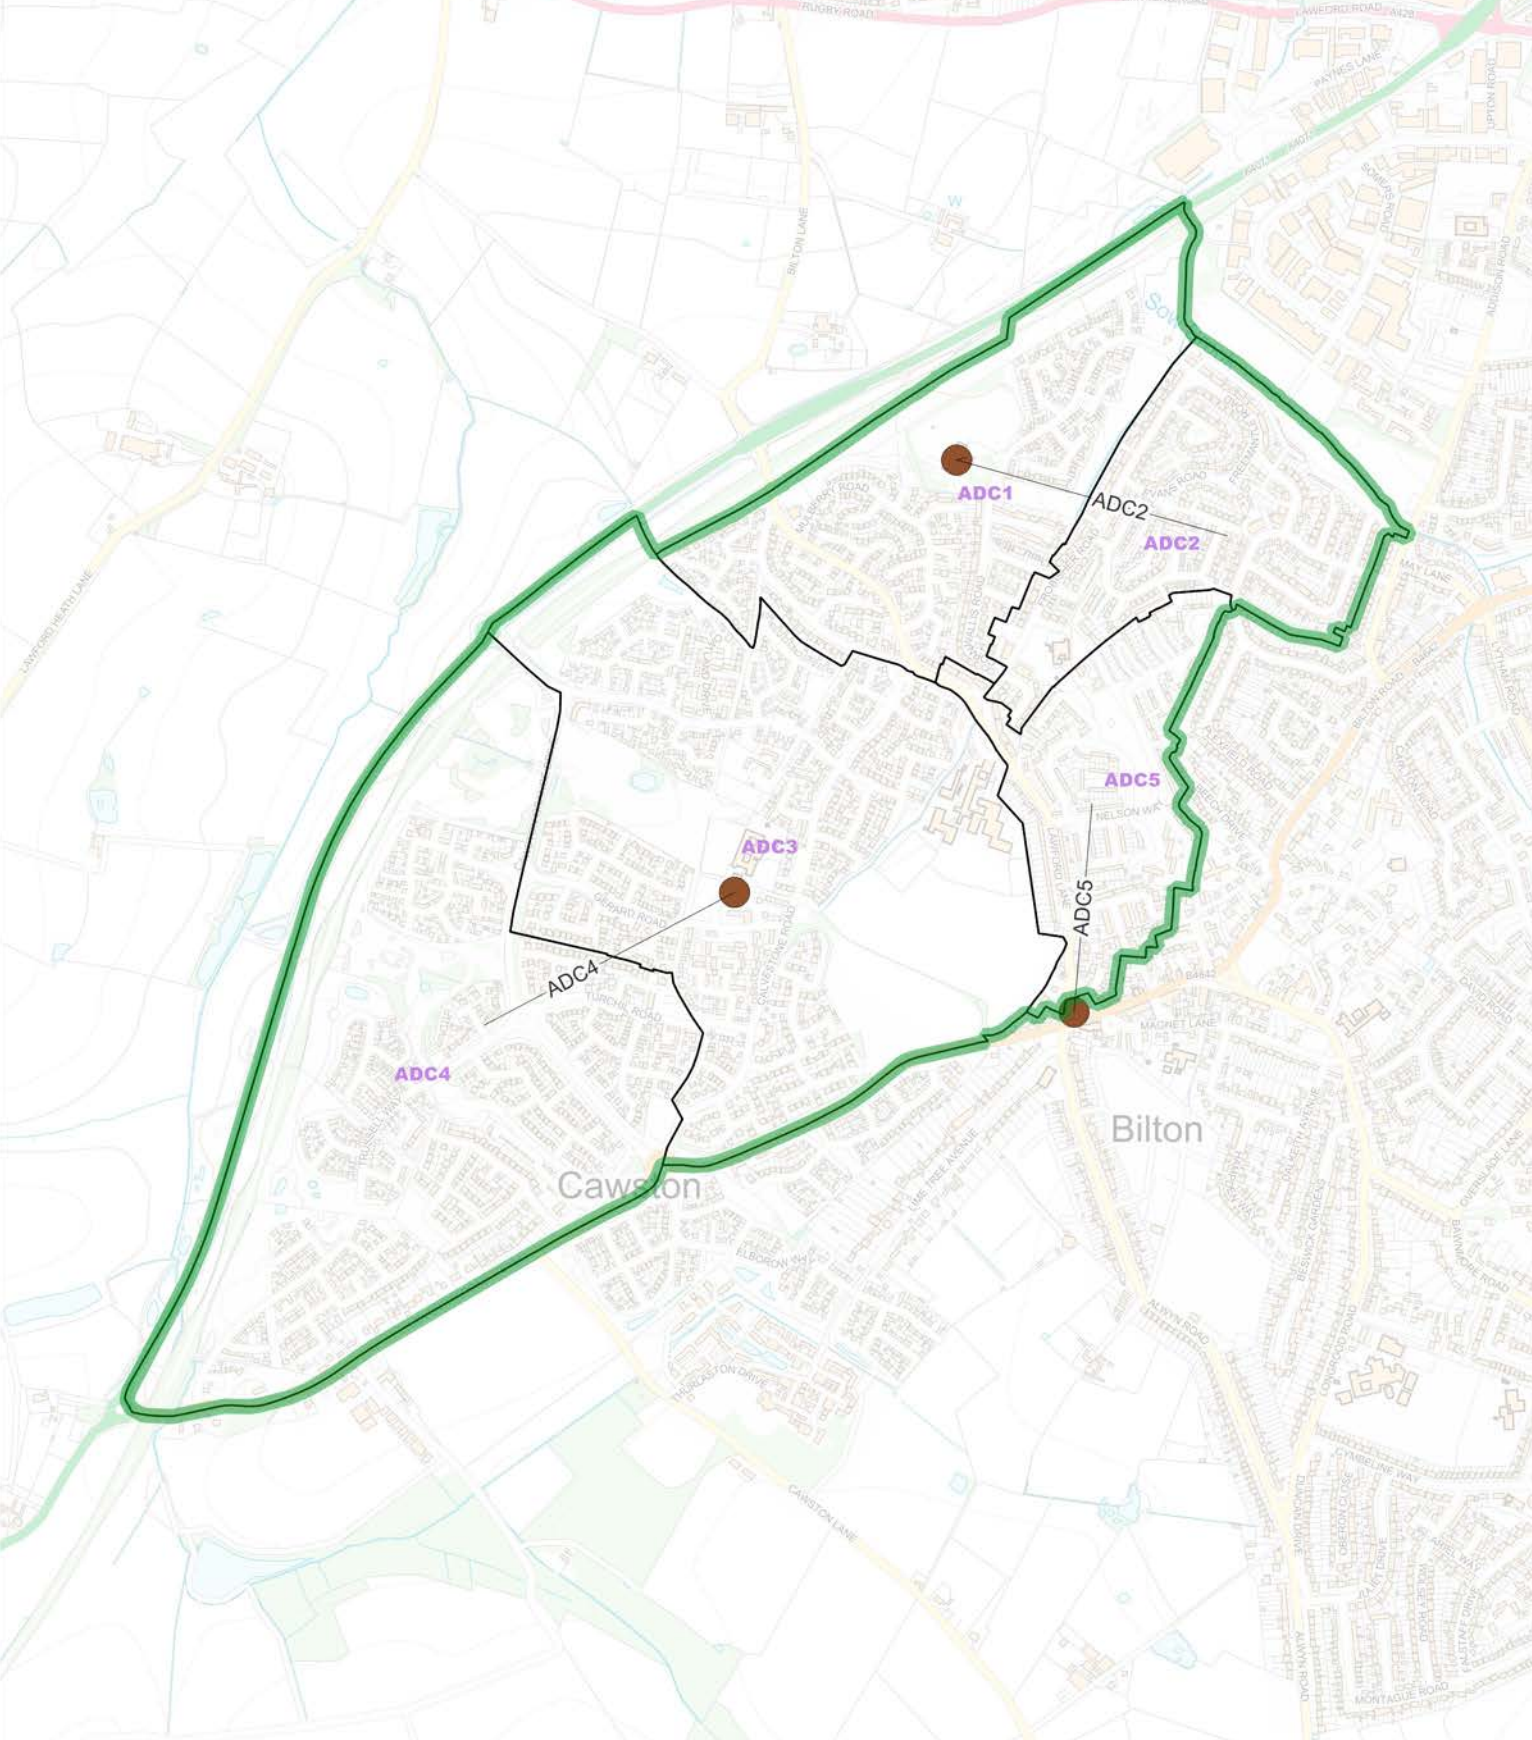

Polling district	Polling station location
ADC1	Henry Hinde Junior School, Cornwallis Road, Rugby, CV22 7HN
ADC2	Henry Hinde Junior School, Cornwallis Road, Rugby, CV22 7HN
ADC3	Cawston Community Hall, Scholars Drive, Cawston, Rugby, CV22 7GU
ADC4	Cawston Community Hall, Scholars Drive, Cawston, Rugby, CV22 7GU
ADC5	Bilton Methodist Church Hall, Lawford Lane, Rugby, CV22 7ND

Ward
  Polling district
  Polling Station
  Polling area to polling station link