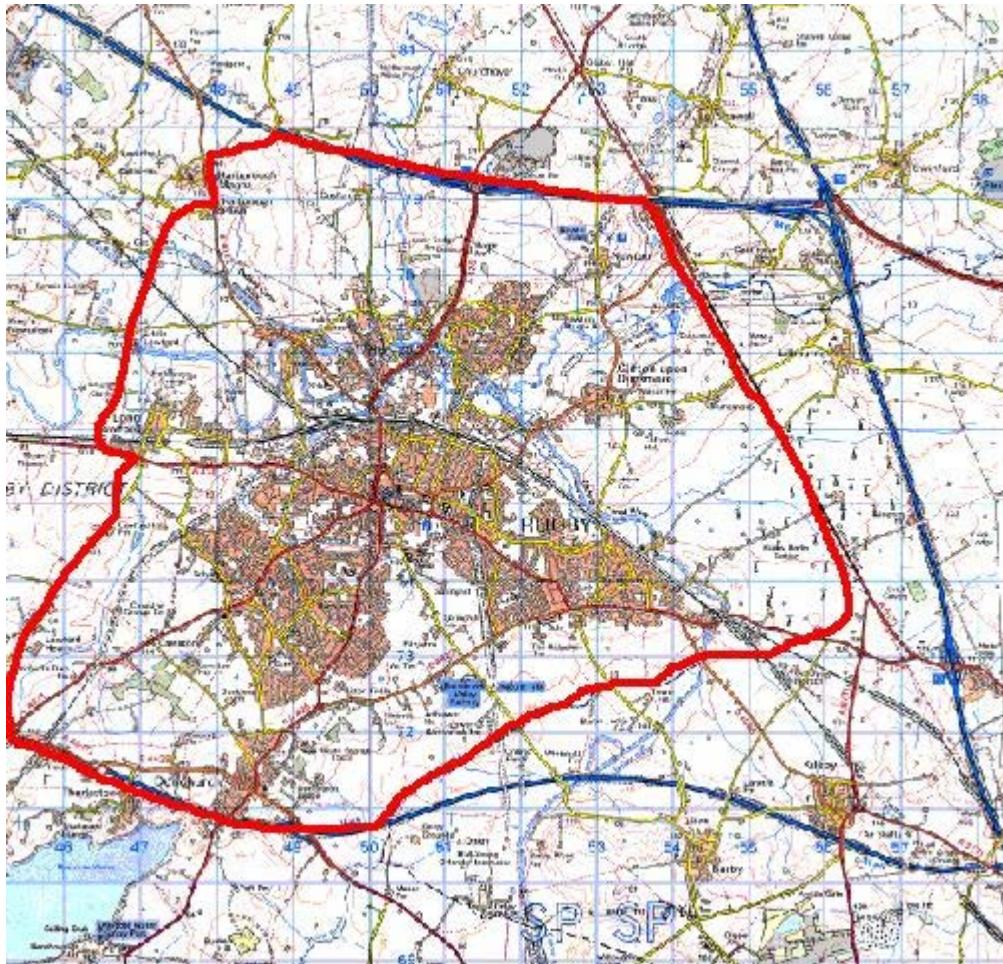

Rugby Air Quality Management Area (Nitrogen Dioxide)

 **Boundary**

This map is reproduced from Ordnance Survey material with the permission of Ordnance Survey on behalf of the Controller of Her Majesty's Stationery Office © Crown copyright. Unauthorised reproduction infringes Crown copyright and may lead to prosecution or civil proceedings. Rugby Borough Council. 100019417 2004.